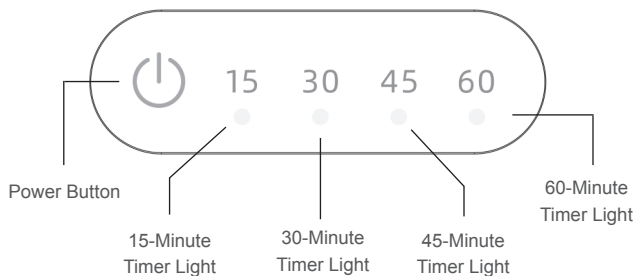

OPERATING INSTRUCTIONS

1. Carefully remove the product from the box and plastic bag.
2. Plug the product into an electrical outlet. The indicator light will flash for 1 second and turn off.
3. Press and hold the power button to turn the product on or off.

One-Button Touch Control Panel Overview

Selecting the Timer Mode

The default mode when turned on will be set to the 15-minute timer. Continue pressing the power button to go through the timer options one by one. The indicator light for each timer option will light up when selected.

- 1st Press = 30 minutes
- 2nd Press = 45 minutes
- 3rd Press = 60 minutes
- 4th Press = Returns to 15 minutes

After selecting a timer setting, the respective timer indicator light will flash for 3 seconds and begin the warming cycle.

OPERATING INSTRUCTIONS (CONT'D)

Instructions for Using the Towel Warmer

The Towel Warmer has a capacity of 20 liters and is capable of warming up to two extra-large bath towels measuring 40" x 70", three regular bath towels measuring 30" x 56", or a large throw blanket measuring 50" x 60". It is also suitable for warming smaller cotton items including pillow cases, pajamas, and socks.

NOTE: The Towel Warmer functions by heating up the cylinder walls, not the bottom floor. If a small item is placed inside and does not touch the cylinder wall, it may not heat completely.

Item Restrictions

Because the inside of the warming bin gets very hot, certain materials should NOT be warmed inside this product. **Only items that are 100% cotton or cotton blend are recommended for use with this product.**

The following materials CANNOT be used in the towel warmer: silk, wool, leather, items with feathers (down jacket), plastics/rubbers (slippers with plastic/rubber soles), items with metal zippers or buttons.

Using the Towel Warmer

1. Place the Towel Warmer on a dry, level, hard surface.
2. Insert the power cord into the electrical outlet.
3. Place **ONLY DRY** items inside. Close the lid.
4. To turn on the PureBliss Luxury Towel Warmer, press and hold the power button.
5. The 15-minute timer indicator light will flash on as the default timer setting. Press the power button to switch between the multiple timer options.
6. Once a timer option is selected, the indicator light will flash for 3 seconds and begin to heat up items. The indicator light will remain on throughout the warming process.