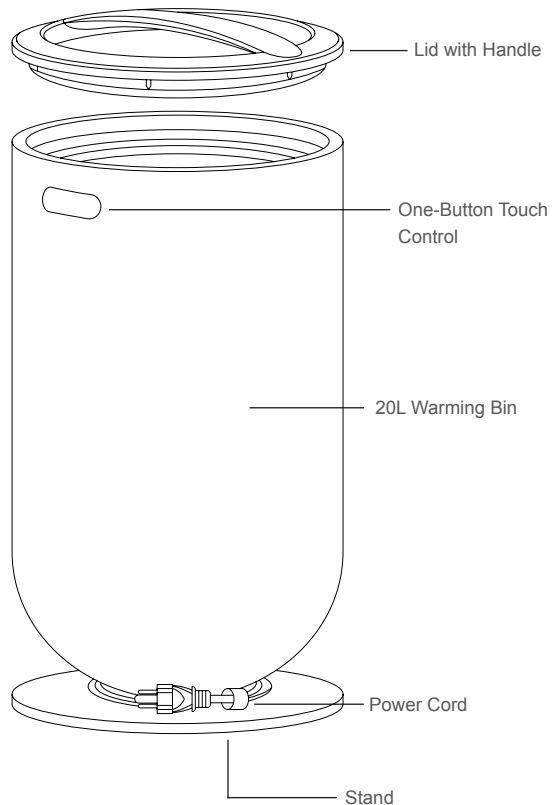

INTRODUCTION

Thank you for purchasing the PureBliss™ Luxury Towel Warmer from Pure Enrichment. This modern and sleek towel warmer is designed for warming everyday cotton items like towels, robes, throw blankets, clothing, and more for a blissful experience.

PRODUCT FEATURES

PureBliss is designed with many features that make it the ideal solution for warming up your towels and much more.

One-Button Touch Control

Easily turn on and cycle through the timer heat settings with the intuitive one-button touch control panel.

4 Timer Heat Settings

Select between 4 different timer modes to heat up items to the ideal temperature.

- 15 Minutes
- 30 Minutes
- 45 Minutes
- 60 Minutes

Lid with Handle

Easily remove and insert the lid to ensure a thorough warming cycle.

Built-In Cord Organizer

The sleek stand doubles as a cord organizer when you are not using the product.

Audible Feedback

The product delivers an audible beep when selecting heat timer settings or after the warming cycle is complete.

PRODUCT DIAGRAM